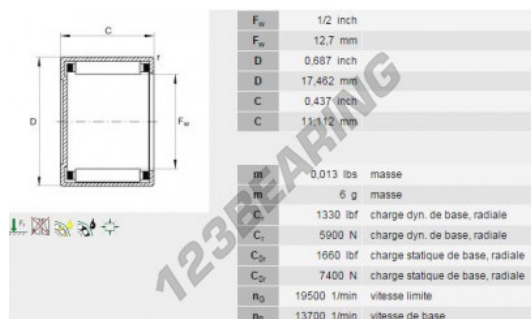

## Drawn cup roller bearing BCE87-INA - BCE87-INA

<https://www.123bearing.ca/bearing-housing/needle-roller-bearing/drawn-cup/bce87-ina>

### PRODUCT FEATURES

Brand	INA
N° Ean13	3663952172118
Inside diameter	12.7 mm
Outside diameter	17.46 mm
Thickness	11.13 mm
Packaging	1

[contact@123bearing.ca](mailto:contact@123bearing.ca)

+1(646) 712 9672