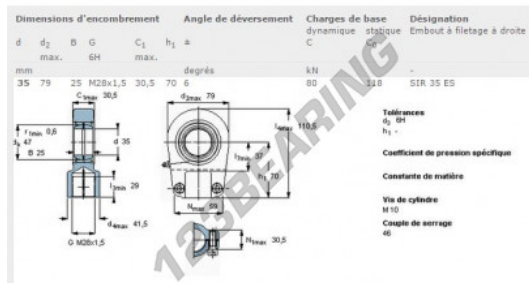

SI Rod end SIR35-ES-SKF - SIR35-ES-SKF

<https://www.123bearing.ca/bearing-housing/rod-end/si/sir35-es-skf>

PRODUCT FEATURES

Brand	SKF
N° Ean13	7316577003652
Inside diameter	35 mm
Outside diameter	47 mm
Thickness	30.5 mm
Packaging	1