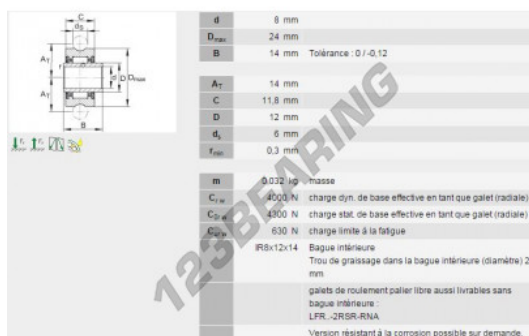

## Track roller

## PRODUCT FEATURES

Brand	INA
N° Ean13	3663952187204
Inside diameter	8 mm
Outside diameter	24 mm
Thickness	14 mm
Weight	32 g
Dynamic load	4 kN
Static load	4.3 kN
Packaging	1
Standard	No standard

[contact@123bearing.ca](mailto:contact@123bearing.ca)