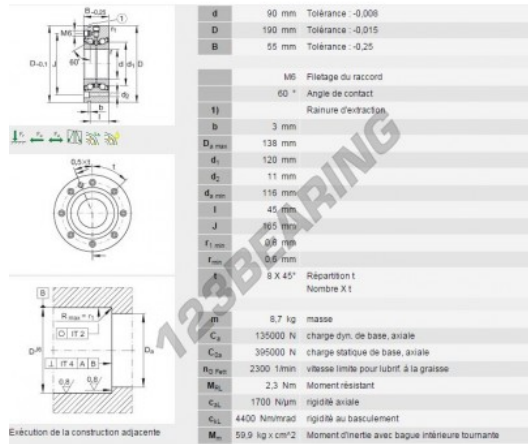

Deep groove ball bearing single row ZKLF90190-ZZ-INA - ZKLF90190-ZZ-INA

<https://www.123bearing.ca/bearing-housing/deep-groove-bearing/single-row/zklf90190-zz-ina>

PRODUCT FEATURES

Brand	INA
N° Ean13	3663952188966
Inside diameter	90 mm
Sealing	Shield on both sides
Outside diameter	190 mm
Thickness	55 mm
Weight	7806 g
Packaging	1