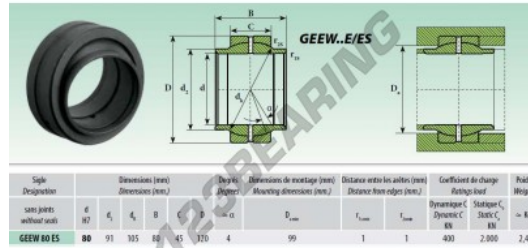

GEEW Rod end GEEW080-ES - GEEW080-ES

<https://www.123bearing.ca/bearing-housing/rod-end/geew/geew080-es>

PRODUCT FEATURES

Brand	GEN
Inside diameter	80 mm
Outside diameter	120 mm
Thickness	80 mm
Type	GEEW
Weight	30 g
Packaging	1