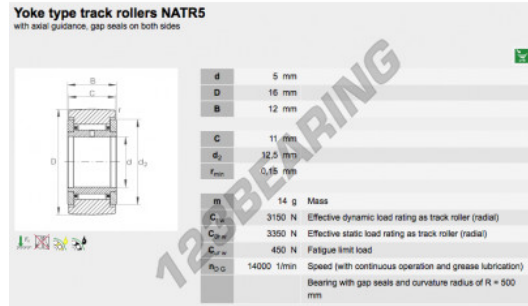

Yoke type track roller NATR5-PPA-INA - NATR5-PPA-INA

<https://www.123bearing.ca/bearing-housing/roller-bearing/yoke-track-roller/natr5-ppa-ina>

PRODUCT FEATURES

Brand	INA
N° Ean13	3663952194240
Inside diameter	5 mm
Outside diameter	16 mm
Thickness	11 mm
Packaging	1