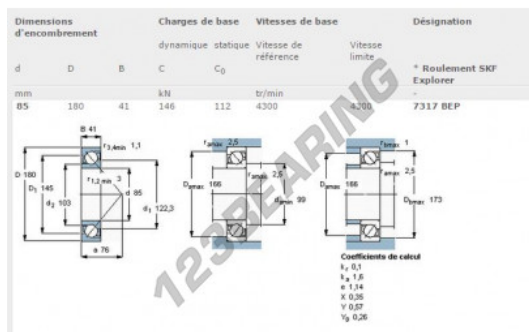

Deep groove ball bearing single row 7317-BEP-SKF - 7317-BEP-SKF

<https://www.123bearing.ca/bearing-housing/deep-groove-bearing/single-row/7317-bep-skf>

PRODUCT FEATURES

Brand	SKF
N° Ean13	7316577151155
Inside diameter	85 mm
Sealing	Non-tight
Cage	Non-metallic
Contact angle	40 °
Outside diameter	180 mm
Thickness	41 mm
Limiting speed	4300 rpm
Weight	4260 g
Dynamic load	146 kN
Static load	122 kN
Packaging	1