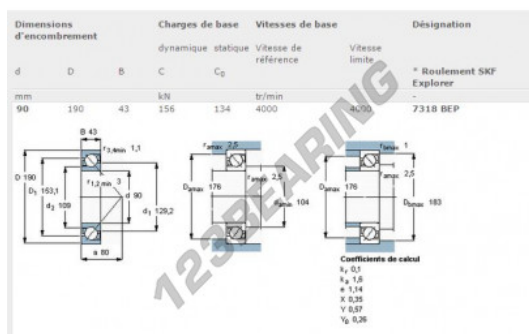

Deep groove ball bearing single row 7318-BEP-SKF - 7318-BEP-SKF

<https://www.123bearing.ca/bearing-housing/deep-groove-bearing/single-row/7318-bep-skf>

PRODUCT FEATURES

Brand	SKF
N° Ean13	7316577151216
Inside diameter	90 mm
Sealing	Non-tight
Cage	Non-metallic
Contact angle	40 °
Outside diameter	190 mm
Thickness	43 mm
Limiting speed	4000 rpm
Weight	5200 g
Dynamic load	156 kN
Static load	134 kN
Packaging	1