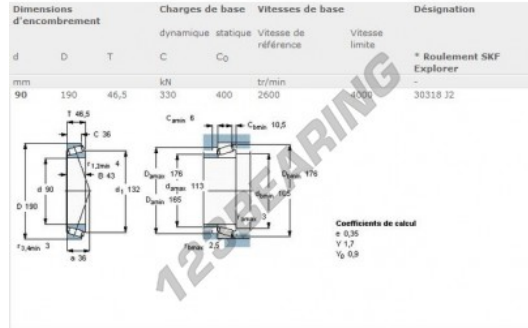

## Tapered roller bearing 30318-J2-SKF - 30318-J2-SKF

<https://www.123bearing.ca/bearing-housing/roller-bearing/tapered/30318-j2-skf>

### PRODUCT FEATURES

Brand	SKF
N° Ean13	3663952026534
Inside diameter	90 mm
Outside diameter	190 mm
Thickness	46.5 mm
Weight	5630 g
Packaging	1

[contact@123bearing.ca](mailto:contact@123bearing.ca)

+1(646) 712 9672