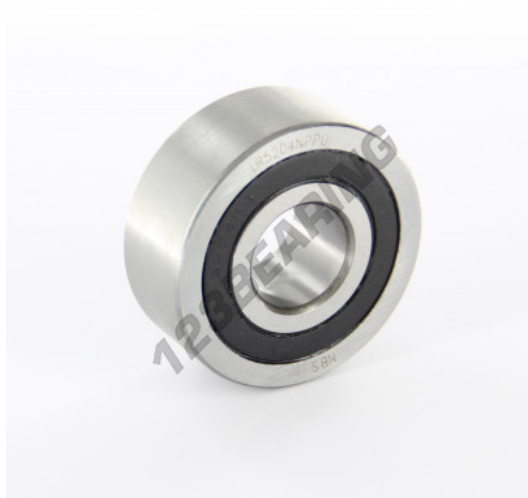

## Track roller LR5204-NPPU - LR5204-NPPU

<https://www.123bearing.ca/bearing-housing/deep-groove-bearing/track-roller/lr5204-nppu>

### PRODUCT FEATURES

Brand	GEN
Inside diameter	20 mm
Outside diameter	52 mm
Thickness	20.6 mm
Weight	210 g
Packaging	1

[contact@123bearing.ca](mailto:contact@123bearing.ca)

+1(646) 712 9672

CRT4 de Lesquin 60 Rue Du Haut De Sainghin 59273 Fretin FRANCE