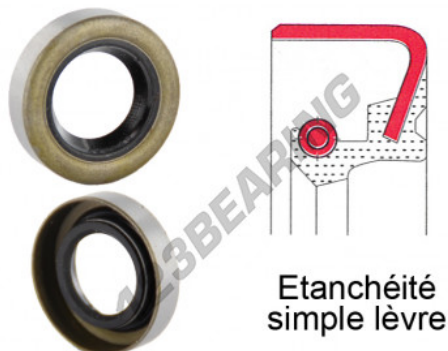

Rotary shaft seal BB-270X300X15-NBR - BB-270X300X15-NBR

<https://www.123bearing.ca/seals/seal/rotary-shaft-seal/bb-270x300x15-nbr>

PRODUCT FEATURES

Brand	GEN
Inside diameter	270 mm
Outside diameter	300 mm
Thickness	15 mm
Material	NBR
Type	BB
Weight	332 g
Packaging	1