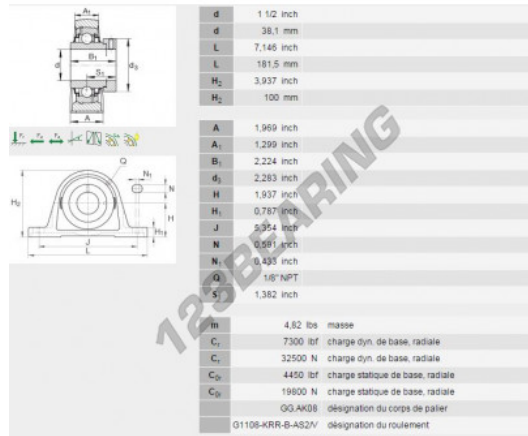

Housed bearing 2 bolts RAK1-1-2-INA - RAK1-1-2-INA

<https://www.123bearing.ca/bearing-housing/housed-bearing/cast-iron-housed-bearing-2/rak1-1-2-ina>

PRODUCT FEATURES

Brand	INA
N° Ean13	3663952051215
Shaft diameter	38.1 mm
No. of fasteners	2
Tightening	Eccentric locking ring
Mounting center distance	135.99 mm
Material	cast iron
Packaging	1