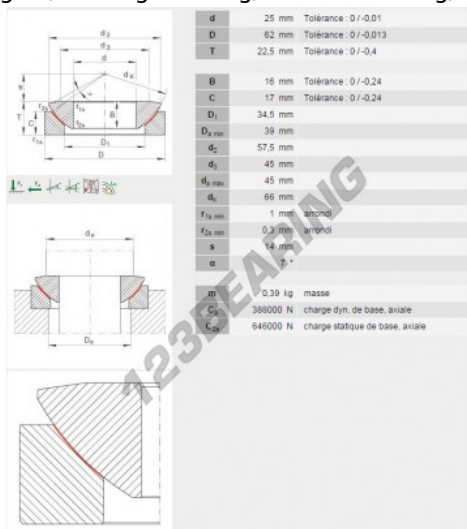

Housed bearing accessorie GE25-AW-INA - GE25-AW-INA

<https://www.123bearing.ca/bearing-housing/housed-bearing/accessories/ge25-aw-ina>

PRODUCT FEATURES

| | |
|------------------|---------------|
| Brand | INA |
| N° Ean13 | 3663952216706 |
| Inside diameter | 25 mm |
| Outside diameter | 62 mm |
| Thickness | 22.5 mm |
| Packaging | 1 |