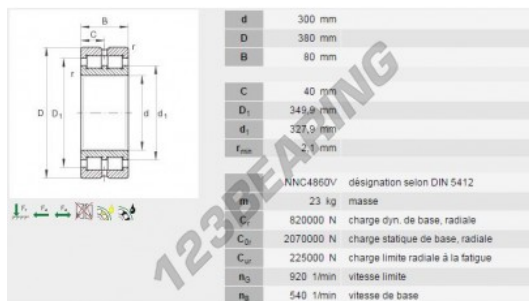

## Roller bearing SL01-4860-INA - SL01-4860-INA

<https://www.123bearing.ca/bearing-housing/roller-bearing/roller/sl01-4860-ina>

### PRODUCT FEATURES

Brand	INA
N° Ean13	3616060455062
Inside diameter	300 mm
Inside diameter	11.811" inch
Outside diameter	380 mm
Outside diameter	14.961" inch
Thickness	80 mm
Thickness	3.15" inch
Weight	23000 g
Packaging	1