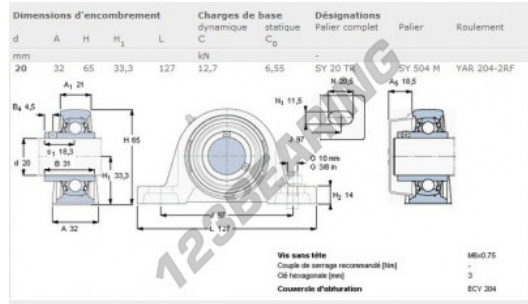

Housed bearing 2 bolts SY20-TR-SKF - SY20-TR-SKF

<https://www.123bearing.ca/bearing-housing/housed-bearing/cast-iron-housed-bearing-2/sy20-tr-skf>

PRODUCT FEATURES

| | |
|--------------------------|---------------|
| Brand | SKF |
| N° Ean13 | 7316570505559 |
| Shaft diameter | 20 mm |
| No. of fasteners | 2 |
| Tightening | set screw |
| Mounting center distance | 97 mm |
| Material | cast iron |
| Weight | 603 g |
| Packaging | 1 |