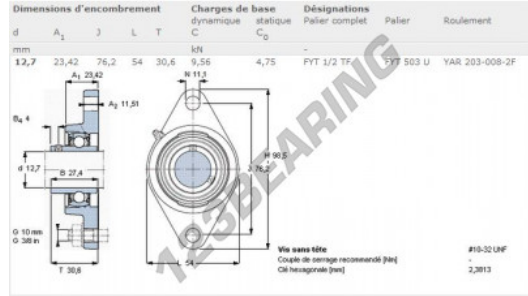

## Housed bearing 2 bolts FYT1-2-TF-SKF - FYT1-2-TF-SKF

<https://www.123bearing.ca/bearing-housing/housed-bearing/cast-iron-housed-bearing-2/fyt1-2-tf-skf>

### PRODUCT FEATURES

Brand	SKF
N° Ean13	3663952228389
Shaft diameter	12.7 mm
No. of fasteners	2
Tightening	set screw
Mounting center distance	76.2 mm
Material	cast iron
Packaging	1

[contact@123bearing.ca](mailto:contact@123bearing.ca)