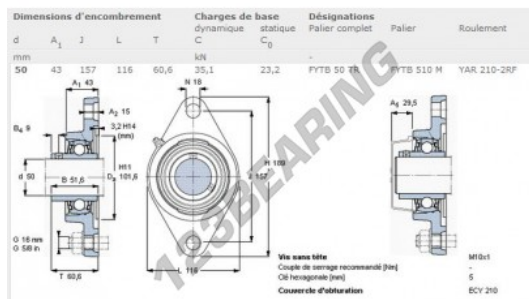

Housed bearing 2 bolts FYTB50-TR-SKF - FYTB50-TR-SKF

<https://www.123bearing.ca/bearing-housing/housed-bearing/cast-iron-housed-bearing-2/fytb50-tr-skf>

PRODUCT FEATURES

Brand	SKF
N° Ean13	7316570701098
Shaft diameter	50 mm
Shaft diameter	1.969" inch
No. of fasteners	2
Tightening	set screw
Mounting center distance	157 mm
Mounting center distance	6.181" inch
Material	cast iron
Packaging	1