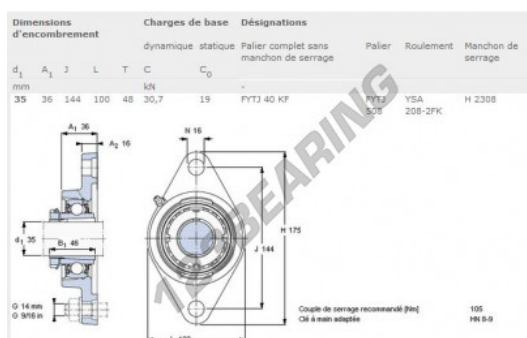

## Housed bearing 2 bolts FYTJ40-KF-SKF - FYTJ40-KF-SKF

<https://www.123bearing.ca/bearing-housing/housed-bearing/cast-iron-housed-bearing-2/fytj40-kf-skf>

### PRODUCT FEATURES

Brand	SKF
N° Ean13	7316570188318
Shaft diameter	35 mm
No. of fasteners	2
Tightening	Clamping sleeve
Mounting center distance	144 mm
Material	cast iron
Packaging	1

[contact@123bearing.ca](mailto:contact@123bearing.ca)