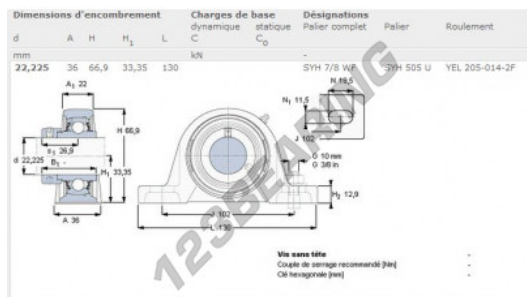

## Housed bearing 2 bolts SYH7-8-WF-SKF - SYH7-8-WF-SKF

<https://www.123bearing.ca/bearing-housing/housed-bearing/cast-iron-housed-bearing-2/syh7-8-wf-skf>

### PRODUCT FEATURES

Brand	SKF
N° Ean13	3663952229089
Shaft diameter	22.23 mm
No. of fasteners	2
Tightening	Eccentric locking ring
Mounting center distance	102 mm
Material	cast iron
Packaging	1

[contact@123bearing.ca](mailto:contact@123bearing.ca)