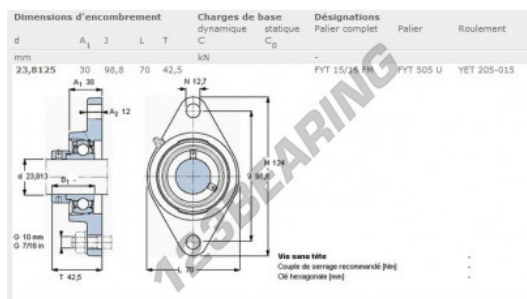

Housed bearing 2 bolts FYT15-16-FM-SKF - FYT15-16-FM-SKF

<https://www.123bearing.ca/bearing-housing/housed-bearing/cast-iron-housed-bearing-2/fyt15-16-fm-skf>

PRODUCT FEATURES

Brand	SKF
N° Ean13	3663952230603
Shaft diameter	23.81 mm
Shaft diameter	15/16" inch
No. of fasteners	2
Tightening	Eccentric locking ring
Mounting center distance	98.8 mm
Mounting center distance	3.89" inch
Material	cast iron
Packaging	1