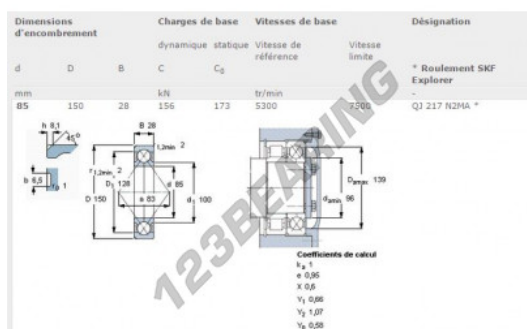

Deep groove ball bearing single row QJ217-N2MA-SKF - QJ217-N2MA-SKF

<https://www.123bearing.ca/bearing-housing/deep-groove-bearing/single-row/qj217-n2ma-skf>

PRODUCT FEATURES

Brand	SKF
N° Ean13	7316572812303
Inside diameter	85 mm
Sealing	Non-tight
Cage	Machined metal
Contact angle	35 °
Outside diameter	150 mm
Thickness	28 mm
Limiting speed	7500 rpm
Weight	2220 g
Dynamic load	156 kN
Static load	173 kN
Packaging	1