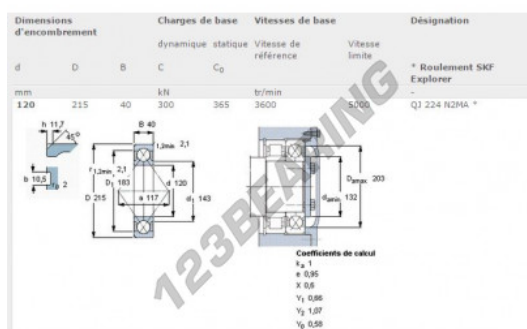

Deep groove ball bearing single row QJ224-N2MA-SKF - QJ224-N2MA-SKF

<https://www.123bearing.ca/bearing-housing/deep-groove-bearing/single-row/qj224-n2ma-skf>

PRODUCT FEATURES

Brand	SKF
N° Ean13	7316577108661
Inside diameter	120 mm
Inside diameter	4.724" inch
Sealing	Non-tight
Cage	Machined metal
Contact angle	35 °
Outside diameter	215 mm
Outside diameter	8.465" inch
Thickness	40 mm
Thickness	1.575" inch
Limiting speed	5000 rpm
Dynamic load	300 kN
Static load	365 kN
Packaging	1