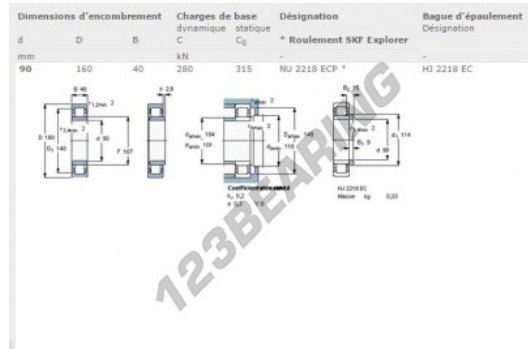

Roller bearing NU2218-ECP-SKF - NU2218-ECP-SKF

<https://www.123bearing.ca/bearing-housing/roller-bearing/roller/nu2218-ecp-skf>

PRODUCT FEATURES

Brand	SKF
N° Ean13	7316577031877
Inside diameter	90 mm
Outside diameter	160 mm
Thickness	40 mm
Weight	3159 g
Packaging	1