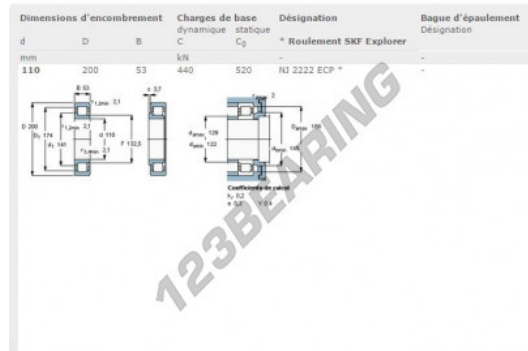

Roller bearing NJ2222-ECP-SKF - NJ2222-ECP-SKF

<https://www.123bearing.ca/bearing-housing/roller-bearing/roller/nj2222-ecp-skf>

PRODUCT FEATURES

Brand	SKF
N° Ean13	7316577031693
Inside diameter	110 mm
Inside diameter	4.331" inch
Outside diameter	200 mm
Outside diameter	7.874" inch
Thickness	53 mm
Thickness	2.087" inch
Packaging	1