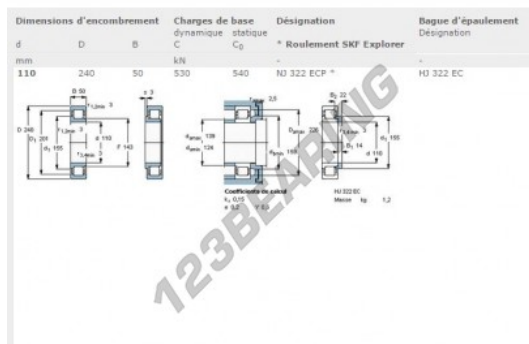

Roller bearing NJ322-ECP-SKF - NJ322-ECP-SKF

<https://www.123bearing.ca/bearing-housing/roller-bearing/roller/nj322-ecp-skf>

PRODUCT FEATURES

Brand	SKF
N° Ean13	7316570684353
Inside diameter	110 mm
Outside diameter	240 mm
Thickness	50 mm
Weight	10300 g
Packaging	1
Standard	No standard