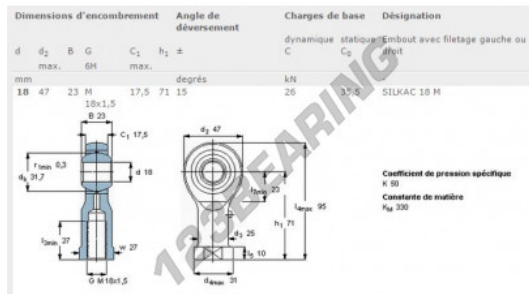

## SI Rod end SILKAC18-M-SKF - SILKAC18-M-SKF

<https://www.123bearing.ca/bearing-housing/rod-end/si/silkac18-m-skf>

### PRODUCT FEATURES

Brand	SKF
N° Ean13	7316577291516
Inside diameter	18 mm
Outside diameter	47 mm
Thickness	23 mm
Type	SI
Packaging	1

[contact@123bearing.ca](mailto:contact@123bearing.ca)

+1(646) 712 9672