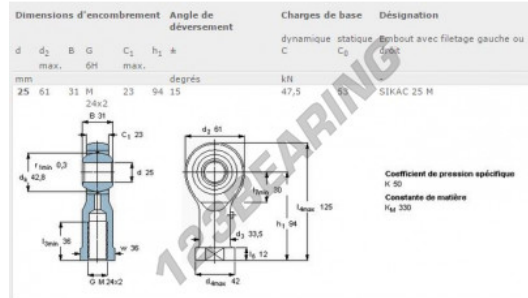

## SI Rod end SIKAC25-M-SKF - SIKAC25-M-SKF

<https://www.123bearing.ca/bearing-housing/rod-end/si/sikac25-m-skf>

### PRODUCT FEATURES

Brand	SKF
N° Ean13	7316577001979
Inside diameter	25 mm
Outside diameter	61 mm
Thickness	31 mm
Type	SI
Packaging	1

[contact@123bearing.ca](mailto:contact@123bearing.ca)

+1(646) 712 9672