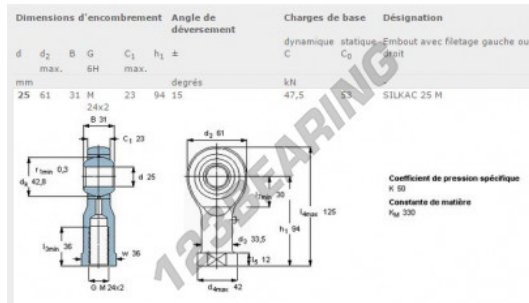

SI Rod end SILKAC25-M-SKF - SILKAC25-M-SKF

<https://www.123bearing.ca/bearing-housing/rod-end/si/silkac25-m-skf>

PRODUCT FEATURES

Brand	SKF
N° Ean13	7316577291622
Inside diameter	25 mm
Outside diameter	61 mm
Thickness	31 mm
Type	SI
Packaging	1