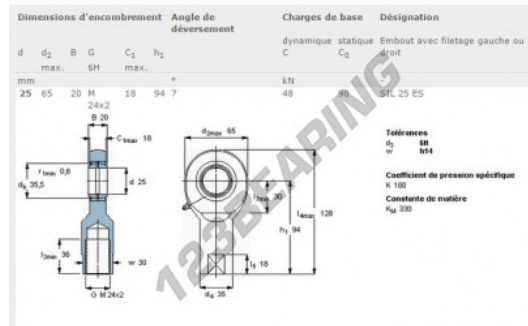

SI Rod end SIL25-ES-SKF - SIL25-ES-SKF

<https://www.123bearing.ca/bearing-housing/rod-end/si/sil25-es-skf>

PRODUCT FEATURES

Brand	SKF
N° Ean13	7316577003621
Inside diameter	25 mm
Outside diameter	65 mm
Thickness	20 mm
Type	SI
Packaging	1