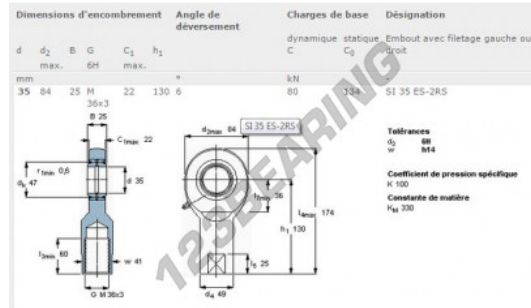

SI Rod end SI35-ES-2RS-SKF - SI35-ES-2RS-SKF

<https://www.123bearing.ca/bearing-housing/rod-end/si/si35-es-2rs-skf>

PRODUCT FEATURES

Brand	SKF
N° Ean13	7316570583403
Inside diameter	35 mm
Outside diameter	84 mm
Thickness	25 mm
Type	SI
Packaging	1