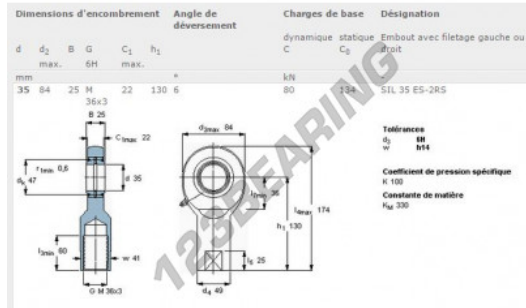

SI Rod end
SIL35-ES-2RS-SKF - SIL35-ES-2RS-SKF
<https://www.123bearing.ca/bearing-housing/rod-end/si/sil35-es-2rs-skf>

PRODUCT FEATURES

Brand	SKF
N° Ean13	7316570048346
Inside diameter	35 mm
Outside diameter	84 mm
Thickness	25 mm
Type	SI
Packaging	1