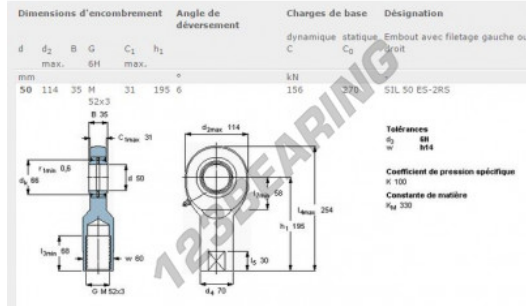

SI Rod end
SIL50-ES-2RS-SKF - SIL50-ES-2RS-SKF
<https://www.123bearing.ca/bearing-housing/rod-end/si/sil50-es-2rs-skf>

PRODUCT FEATURES

Brand	SKF
N° Ean13	7316570762020
Inside diameter	50 mm
Outside diameter	114 mm
Thickness	35 mm
Type	SI
Weight	4100 g
Packaging	1