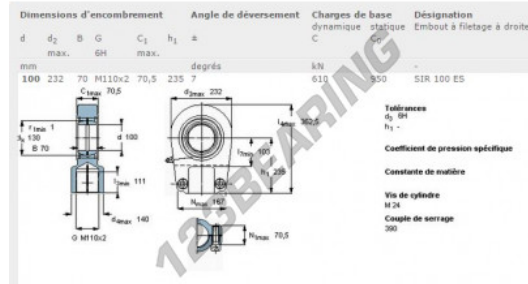

TAPR Rod end SIR100-ES-SKF - SIR100-ES-SKF

<https://www.123bearing.ca/bearing-housing/rod-end/tapr/sir100-es-skf>

PRODUCT FEATURES

Brand	SKF
N° Ean13	7316571015491
Inside diameter	100 mm
Outside diameter	232 mm
Thickness	70 mm
Type	TAPR
Packaging	1