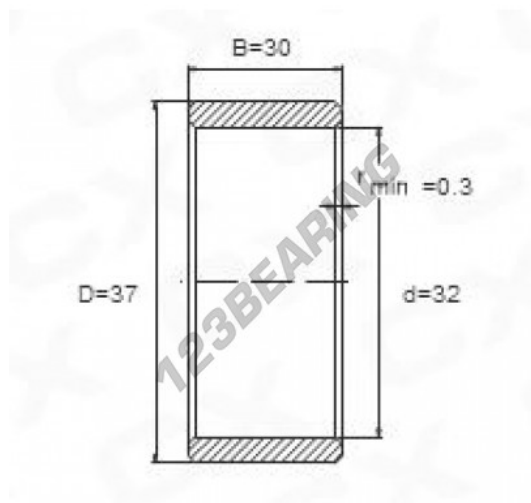

## Inner ring IR32-37-30 - IR32-37-30

<https://www.123bearing.ca/bearing-housing/needle-roller-bearing/inner-ring/ir32-37-30>

### PRODUCT FEATURES

Brand	GEN
Inside diameter	32 mm
Outside diameter	37 mm
Thickness	30 mm
Type	IR
Weight	62 g
Packaging	1

[contact@123bearing.ca](mailto:contact@123bearing.ca)

+1(646) 712 9672

CRT4 de Lesquin 60 Rue Du Haut De Sainghin 59273 Fretin FRANCE