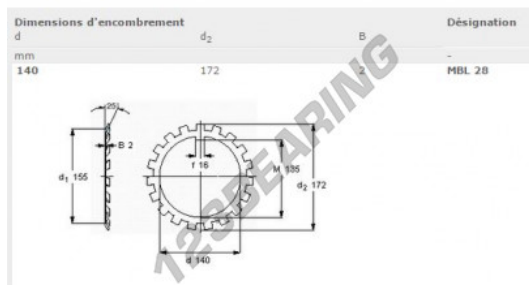

Lock washer MBL28-SKF - MBL28-SKF

<https://www.123bearing.ca/accessories/washer/lock-washer/mb128-skf>

PRODUCT FEATURES

Brand	SKF
N° Ean13	7316571081526
Inside diameter	140 mm
Outside diameter	172 mm
Thickness	2 mm
Packaging	1