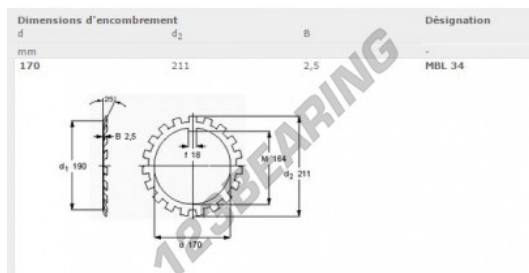

Lock washer MBL34-SKF - MBL34-SKF

<https://www.123bearing.ca/accessories/washer/lock-washer/mb134-skf>

PRODUCT FEATURES

Brand	SKF
N° Ean13	7316577055651
Inside diameter	170 mm
Inside diameter	6.693" inch
Outside diameter	211 mm
Outside diameter	8.307" inch
Thickness	2.5 mm
Thickness	0.098" inch
Packaging	1