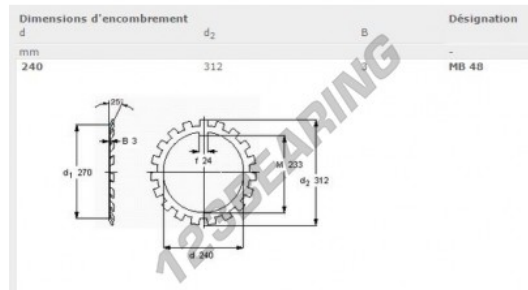

### PRODUCT FEATURES

|                  |               |
|------------------|---------------|
| Brand            | SKF           |
| N° Ean13         | 7316577001405 |
| Inside diameter  | 240 mm        |
| Outside diameter | 312 mm        |
| Thickness        | 3 mm          |
| Packaging        | 1             |