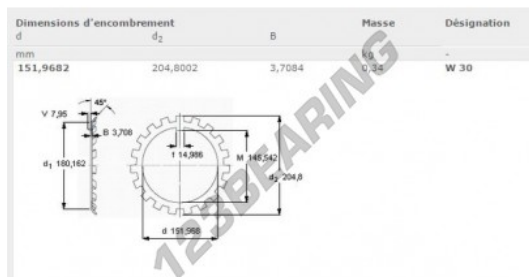

Lock washer W30-SKF - W30-SKF

<https://www.123bearing.ca/accessories/washer/lock-washer/w30-skf>

PRODUCT FEATURES

Brand	SKF
N° Ean13	7316576676222
Inside diameter	151.96 mm
Outside diameter	204.8 mm
Thickness	3.7 mm
Packaging	1