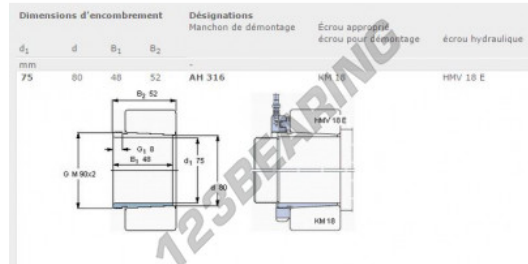

### PRODUCT FEATURES

Brand	SKF
N° Ean13	7316577009579
Inside diameter	75 mm
Outside diameter	80 mm
Thickness	48 mm
Weight	370 g
Packaging	1

[contact@123bearing.ca](mailto:contact@123bearing.ca)

+1(646) 712 9672