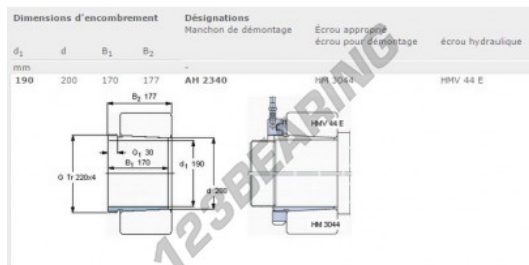

Sleeve AH2340-SKF - AH2340-SKF

<https://www.123bearing.ca/accessories/sleeve/ah2340-skf>

PRODUCT FEATURES

Brand	SKF
N° Ean13	7316577114242
Inside diameter	190 mm
Outside diameter	200 mm
Thickness	170 mm
Weight	6783 g
Packaging	1