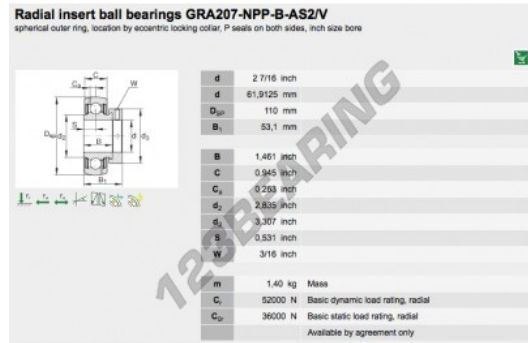

Housed bearing accessorie GRA207-NPP-B-AS2-V-INA - GRA207-NPP-B-AS2-V-INA

<https://www.123bearing.ca/bearing-housing/housed-bearing/accessories/gra207-npp-b-as2-v-ina>

PRODUCT FEATURES

Brand	INA
N° Ean13	3663952307473
Inside diameter	61.91 mm
Outside diameter	110 mm
Thickness	53.1 mm
Packaging	1