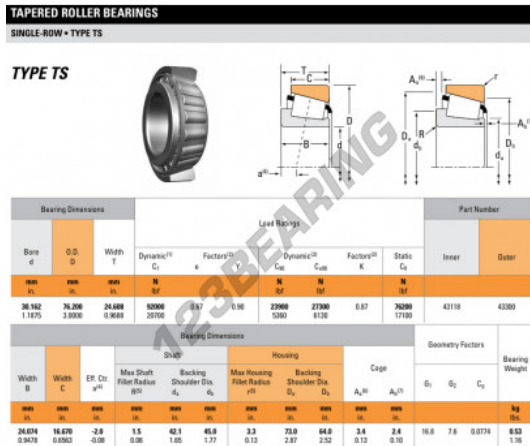

## Tapered roller bearing 43118-43300-TIMKEN - 43118-43300-TIMKEN

<https://www.123bearing.ca/bearing-housing/roller-bearing/tapered/43118-43300-timken>

### PRODUCT FEATURES

Brand	TIMKEN
N° Ean13	3663952310046
Inside diameter	30.16 mm
Inside diameter	1 3/16" inch
Outside diameter	76.2 mm
Outside diameter	3" inch
Thickness	24.61 mm
Thickness	31/32" inch
Packaging	1